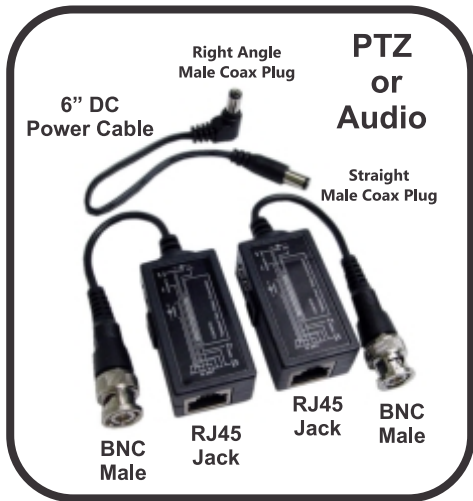

NEW

95 Series
Passive Composite Video Baluns

95-1038-S

Audio-Video-PTZ Balun

CCTV Balun with Audio or PTZ-Video-Power over a single Cat5e, Cat6 cable. Screw terminals for Audio or PTZ (Pan-Tilt-Zoom, RS422/RS485) and screw terminals or BNC male connector for video, 2.1mm coax power jack for power. Transmission distance up to 2000 ft., Size: L-2" x W-1"x H-.75". Includes 6" DC power pigtail cable with 2.1mm plugs.

95-1041-S

Video Balun

CCTV Balun with screw terminals for use with any Cat5e, Cat6 (UTP) twisted pair cable. Provides transmission of real-time monochrome or color CCTV video signals. Use 4 pairs of 95-1041-S baluns on a single Cat5e cable. Transmission distance up to 2000 ft., Size: L-2" x W-1"x H-.86".